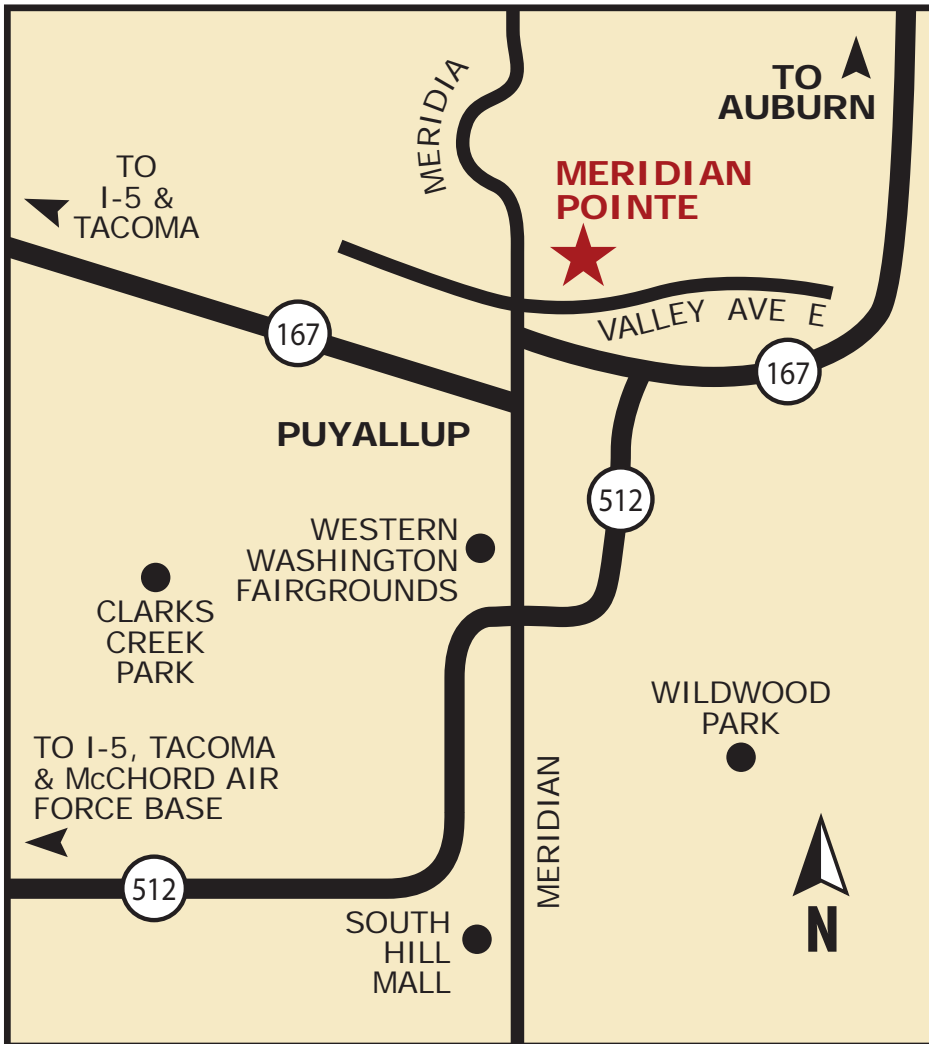

Directions

To Meridian Pointe

Meridian Pointe Apartments

P 866-768-6805

leasing@meridianpointe.com

Meridian Pointe Apartments
407 Valley Avenue NE
Puyallup, WA 98372

*We are open Monday - Friday
9 a.m. to 6 p.m.*

*Saturday and Sunday
9 a.m. to 5 p.m.*

- From I-5, take exit #142 A to Hwy 18.
- Follow Hwy 18 to Hwy 167 Southbound.
- From Highway 167, turn right on Meridian Street.
- Turn right on Valley Avenue.
- Meridian Pointe is ahead on the left.